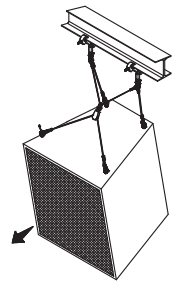

The Steerables® Tilt Cable Kit provides a simple method of suspending and aiming loudspeakers, offering unprecedented ease of installation and aiming. Loudspeakers and other objects can be suspended to the top of the cabinet to achieve just slight down tilt angles or be suspended from the back of the cabinet to achieve a steeper down tilt angle (See illustrations below).

*Clutch lock design factor = 5:1

** 4-Point suspension requires additional pair of fixed length cables

WLL = Working Load Limit

DIMENSIONS:

Top Attachment
Approx. 0°-15°

Shallow Angles

Top and Back Attachment
Approx. 15°-45°

Medium Angles

Back Attachment
Approx. 45°-90°

Steep Angles

2-Point Suspension

3-Point Suspension

4-Point Suspension**

Adaptive Technologies Group
1635 E. Burnett Street | Signal Hill, CA 90755 USA
Ph: 562.424.1100 | Fax: 562.424.3520
www.adaptivetechologiesgroup.com