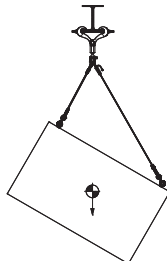

WLL: 420 lb /191 kg

Rated for indoor use.

PACKAGE CONTENTS & WORKING LOAD:

QTY.	DESCRIPTION	WLL (lbs/Kg)
2 pcs	3/16" dia. Fixed Cable	420/191
1 pc	1/8" dia. Pull back cable	200/91
5 pcs	3/8" Quick Links	2200/1000
1 pc	Clutch lock assembly	220/100*
1 pc	Pulley assembly	210/95
1 pc	Thread Lock	.5 ml

*Clutch lock design factor = 5:1

** 4-Point suspension requires additional pair of fixed length cables

WLL = Working Load Limit

DIMENSIONS:

Top Attachment
Approx. 0°-15°

Shallow Angles

Top and Back Attachment
Approx. 15°-45°

Medium Angles

Back Attachment
Approx. 45°-90°

Steep Angles

2-Point Suspension

3-Point Suspension

4-Point Suspension**

Adaptive Technologies Group
1635 E. Burnett Street | Signal Hill, CA 90755 USA
Ph: 562.424.1100 | Fax: 562.424.3520
www.adaptivetechologiesgroup.com