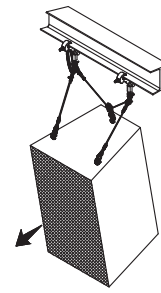

The Steerables® Tilt Cable Kit provides a simple method of suspending and aiming loudspeakers, offering unprecedented ease of installation and aiming. Loudspeakers and other objects can be suspended to the top of the cabinet to achieve just slight down tilt angles or be suspended from the back of the cabinet to achieve a steeper down tilt angle (See illustrations below).

*Clutch lock design factor = 5:1

** 4-Point suspension requires additional pair of fixed length cables

WLL = Working Load Limit

DIMENSIONS:

Top Attachment
Approx. 0°-15°

Shallow Angles

Top and Back Attachment
Approx. 15°-45°

Medium Angles

Back Attachment
Approx. 45°-90°

Steep Angles

2-Point Suspension

3-Point Suspension

4-Point Suspension**

Adaptive Technologies Group
1635 E. Burnett Street | Signal Hill, CA 90755 USA
Ph: 562.424.1100 | Fax: 562.424.3520
www.adaptivetechologiesgroup.com