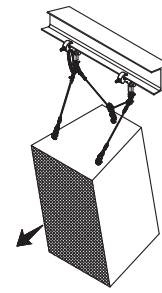

The Steerables® Tilt Cable Kit provides a simple method of suspending and aiming loudspeakers, offering unprecedented ease of installation and aiming. Loudspeakers and other objects can be suspended to the top of the cabinet to achieve just slight down tilt angles or be suspended from the back of the cabinet to achieve a steeper down tilt angle (See illustrations below).

*Clutch lock design factor = 5:1

** 4-Point suspension requires additional pair of fixed length cables

WLL = Working Load Limit

DIMENSIONS:

Top Attachment
Approx. 0°-15°

Shallow Angles

Top and Back Attachment
Approx. 15°-45°

Medium Angles

Back Attachment
Approx. 45°-90°

Steep Angles

2-Point Suspension

3-Point Suspension

4-Point Suspension**

Adaptive Technologies Group
1635 E. Burnett Street | Signal Hill, CA 90755 USA
Ph: 562.424.1100 | Fax: 562.424.3520
www.adaptivetechologiesgroup.com