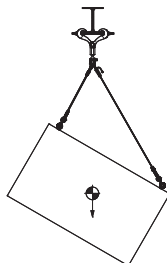

WLL: 420 lb /191 kg

Rated for indoor use.

PACKAGE CONTENTS & WORKING LOAD:

QTY.	DESCRIPTION	WLL (lbs/Kg)
2 pcs	3/16" dia. Fixed Cable	420/191
1 pc	1/8" dia. Pull back cable	200/91
5 pcs	3/8" Quick Links	2200/1000
1 pc	Clutch lock assembly	220/100*
1 pc	Pulley assembly	210/95
1 pc	Thread Lock	.5 ml

*Clutch lock design factor = 5:1

** 4-Point suspension requires additional pair of fixed length cables

WLL = Working Load Limit

DIMENSIONS:

Top Attachment
Approx. 0°-15°

Shallow Angles

Top and Back Attachment
Approx. 15°-45°

Medium Angles

Back Attachment
Approx. 45°-90°

Steep Angles

2-Point Suspension

3-Point Suspension

4-Point Suspension**

Adaptive Technologies Group
1635 E. Burnett Street | Signal Hill, CA 90755 USA
Ph: 562.424.1100 | Fax: 562.424.3520
www.adaptivetechologiesgroup.com