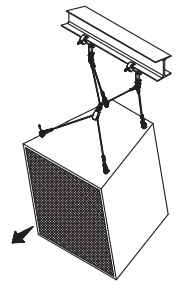

The Steerables® Tilt Cable Kit provides a simple method of suspending and aiming loudspeakers, offering unprecedented ease of installation and aiming. Loudspeakers and other objects can be suspended to the top of the cabinet to achieve just slight down tilt angles or be suspended from the back of the cabinet to achieve a steeper down tilt angle (See illustrations below).

*Clutch lock design factor = 5:1

** 4-Point suspension requires additional pair of fixed length cables

WLL = Working Load Limit

DIMENSIONS:

Top Attachment
Approx. 0°-15°

Shallow Angles

Top and Back Attachment
Approx. 15°-45°

Medium Angles

Back Attachment
Approx. 45°-90°

Steep Angles

2-Point Suspension

3-Point Suspension

4-Point Suspension**

Adaptive Technologies Group
1635 E. Burnett Street | Signal Hill, CA 90755 USA
Ph: 562.424.1100 | Fax: 562.424.3520
www.adaptivetechologiesgroup.com