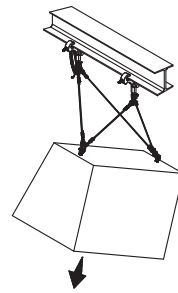

The Steerables® Tilt Cable Kit provides a simple method of suspending and aiming loudspeakers, offering unprecedented ease of installation and aiming. Loudspeakers and other objects can be suspended to the top of the cabinet to achieve just slight down tilt angles or be suspended from the back of the cabinet to achieve a steeper down tilt angle (See illustrations below).

*Clutch lock design factor = 5:1

** 4-Point suspension requires additional pair of fixed length cables

WLL = Working Load Limit

DIMENSIONS:

Top Attachment
Approx. 0°-15°

Shallow Angles

Top and Back Attachment
Approx. 15°-45°

Medium Angles

Back Attachment
Approx. 45°-90°

Steep Angles

2-Point Suspension

3-Point Suspension

4-Point Suspension**

Adaptive Technologies Group
1635 E. Burnett Street | Signal Hill, CA 90755 USA
Ph: 562.424.1100 | Fax: 562.424.3520
www.adaptivetechologiesgroup.com