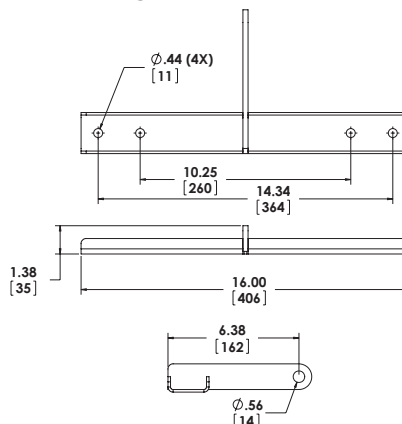

BOSE LTIII RBL REAR BRACKET

■ 1 PER SPEAKER

BOLTS TO:
LT 9403, LT 6403, LT 6400, LT 9400

Rated for indoor use.