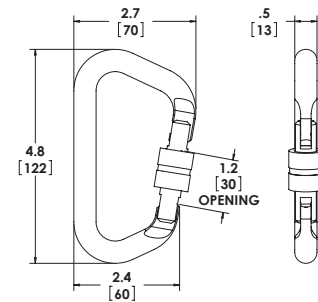

CARABINER

OPS-CARABINER 2 PER SPEAKER

TILT CABLE COUPLER

CC - 096 1 PER SPEAKER