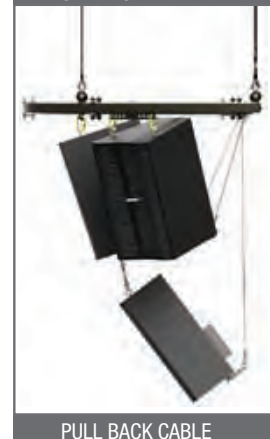

LT Loudspeakers are rigged to a rotatable suspension arm using two top mounted eyebolts, carabiners and a lower pull-back bracket, which creates a pull-back point for tilting the speaker.

This specially designed suspension arm assembles to the spoke, creating an independent horizontal adjustment for the speaker.

Once the spoke, arm and speaker are aimed in the desired direction, an adjustable cable coupler, that attaches between the speaker pull-back bracket and the center hub of the AFGS Grid, set and lock the speaker into the desired vertical down tilt angle.

## AFGS-30/46-KIT

KIT INCLUDES:

- ▶ 4 Bolts
- ▶ 4 Nuts
- ▶ 8 Flat Washers

2 EYEBOLTS/SPEAKER

SPHERICAL ARRAY

Rated for indoor use.

### ALWAYS INSTALL SAFETY CABLES

**WARNING:** Mounting and/or suspension of audio and video equipment requires experienced professionals. Improperly installed loudspeakers can result in property damage, personal injury and/or liability to the installing contractor.