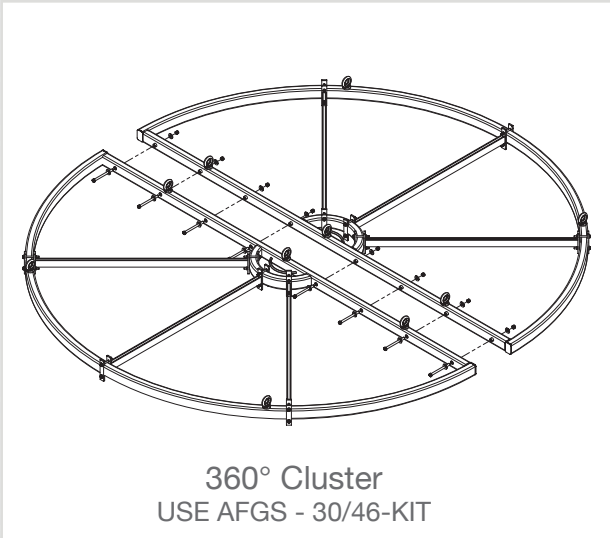

# AFGS-LTIII Series Rigging Grid

ADJUSTABLE FLYING GRID SYSTEM

SPHERICAL ARRAY

The Bose LTIII family of loudspeakers are arrayed quickly and easily using the load-rated semi-circular AFGS Grid System.

The AFGS Grid System offers an efficient light-weight suspension grid with adjustable suspension spokes that place loudspeakers into highly tunable spherical arrays.

LT Loudspeakers are rigged to a rotatable suspension arm using two top mounted eyebolts, carabiners and a lower pull-back bracket, which creates a pull-back point for tilting the speaker.

This specially designed suspension arm assembles to the spoke, creating an independent horizontal adjustment for the speaker.

Once the spoke, arm and speaker are aimed in the desired direction, an adjustable cable coupler, that attaches between the speaker pull-back bracket and the center hub of the AFGS Grid, set and lock the speaker into the desired vertical down tilt angle.