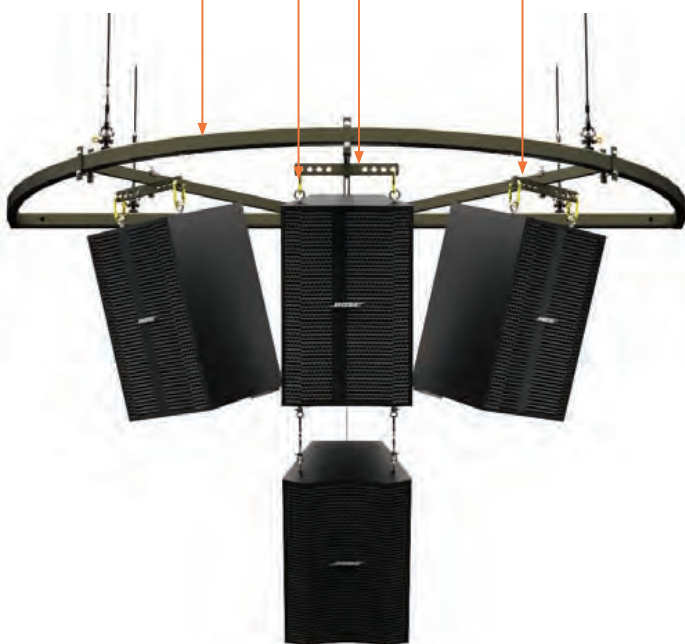

# AFGS-LTIII Series Rigging Grid

ADJUSTABLE FLYING GRID SYSTEM

SPHERICAL ARRAY

The Bose LTIII family of loudspeakers are arrayed quickly and easily using the load-rated semi-circular AFGS Grid System.

The AFGS Grid System offers an efficient light-weight suspension grid with adjustable suspension spokes that place loudspeakers into highly tunable spherical arrays.

LT Loudspeakers are rigged to a rotatable suspension arm using two top mounted eyebolts, carabiners and a lower pull-back bracket, which creates a pull-back point for tilting the speaker.

This specially designed suspension arm assembles to the spoke, creating an independent horizontal adjustment for the speaker.

Once the spoke, arm and speaker are aimed in the desired direction, an adjustable cable coupler, that attaches between the speaker pull-back bracket and the center hub of the AFGS Grid, set and lock the speaker into the desired vertical down tilt angle.

Carabiner  
OPS - CARABINER-1/2  
2 PER SPEAKER

Spokes  
AFGS-66S  
1 PER SPEAKER

Grid  
AFGS-66G  
UP TO 6  
SPEAKERS

Suspension Arm  
1 PER SPEAKER