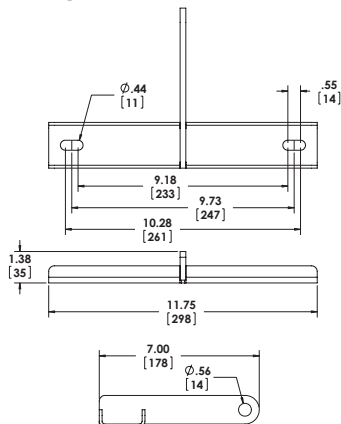

BOSE LTIII RBRA REAR BRACKET

■ 1 PER SPEAKER

BOLTS TO:
LT 9402, LT 9702, LT 3202, LT 4402, LT 6402