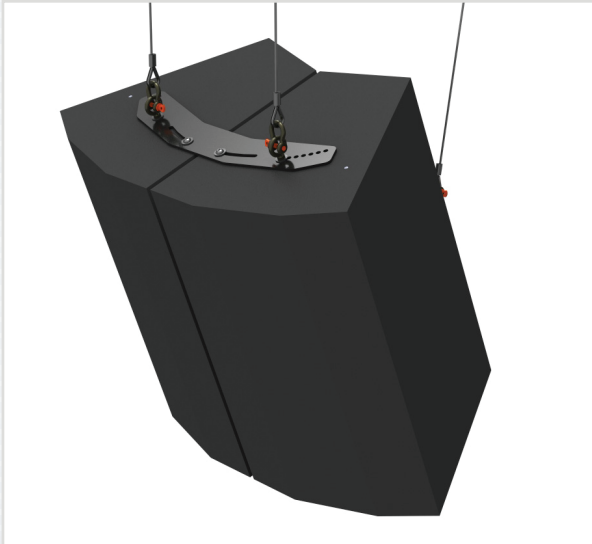

# FP-MK5-2X1

(400 lb. WLL)

CLUSTER PACK PLANAR ARRAY KIT

FASPAC™

Clustering and flying MK series loudspeakers is easy, safe and very predictable. This planar array suspension kit joins two MK cabinets together to be flown as one, tight-packed for near field placement or splayed out for further distances from the audience.

Two plates come in the kit, one top and one bottom, with load rated eyebolts that provide the actual suspension. They pass through the plate and into the cabinet's threaded attach points.

## SPECIFICATIONS:

**Material:** Structural Steel

**Finish:** Powder Coat

**Color:** Black

**Design Factor:** 5:1 ratio

**WLL:** xxxlb. / xx Kg.

**Shipping Weight:** xxxlb. / xx Kg.

## PACKAGE CONTENTS:

**2pcs** Joiner Plates

**2pcs** Eyebolt, 3/8-16x2.5

**2pcs** Eyebolt, 3/8-16x1.25

**1pc** Hardware Kit

Rated for indoor use.