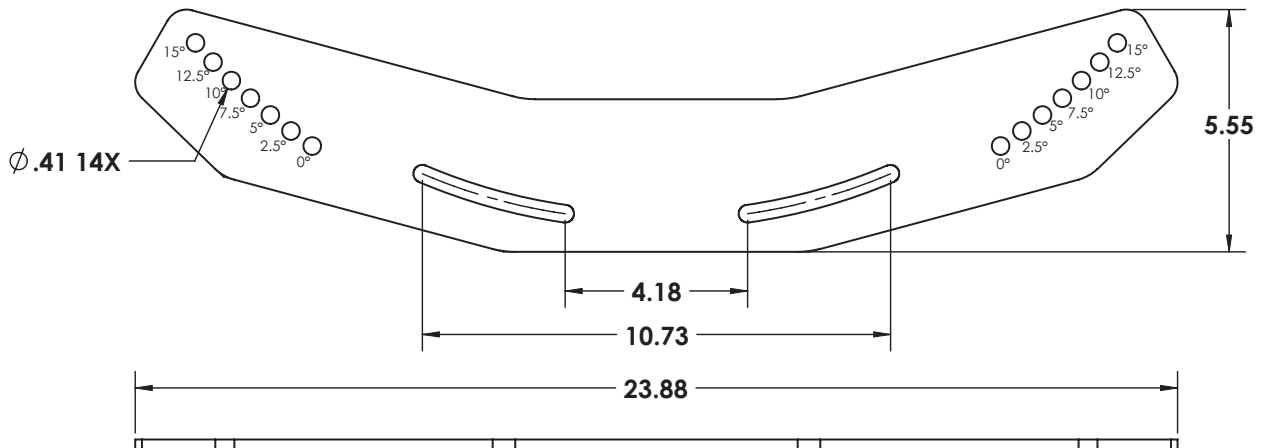

Two plates come in the kit, one top and one bottom, with load rated eyebolts that provide the actual suspension. They pass through the plate and into the cabinet's threaded attach points.

## SPECIFICATIONS:

**Material:** Structural Steel

**Finish:** Powder Coat

**Color:** Black

**Design Factor:** 5:1 ratio

**WLL:** xxxlb. / xx Kg.

**Shipping Weight:** xxxlb. / xx Kg.

## PACKAGE CONTENTS:

**2pcs** Joiner Plates

**2pcs** Eyebolt, 3/8-16x2.5

**2pcs** Eyebolt, 3/8-16x1.25

**1pc** Hardware Kit

Rated for indoor use.