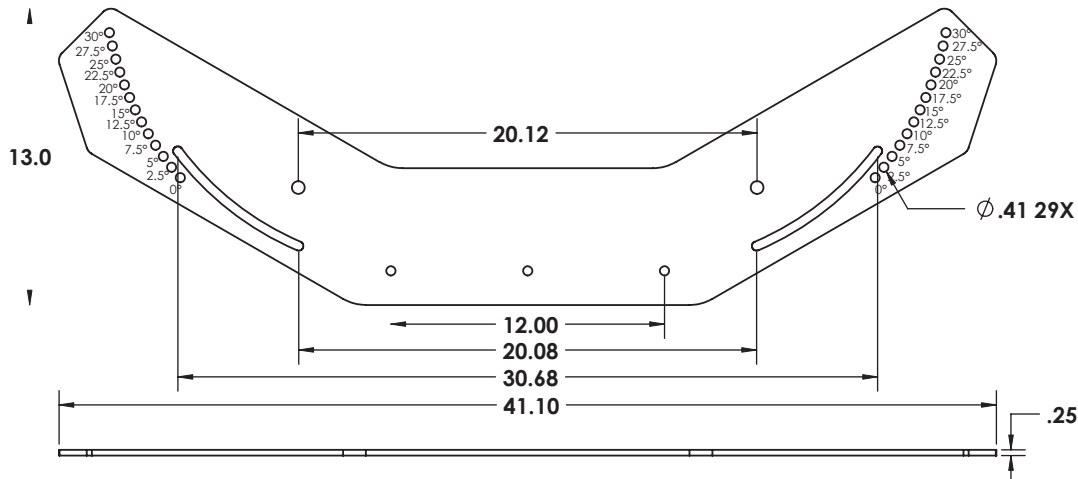

Two plates come in the kit, one top and one bottom, with load rated eyebolts that provide the actual suspension and pull back. They pass through the plate and into the cabinet's threaded attach points.

SPECIFICATIONS:

Material: Structural Steel

Finish: Powder Coat

Color: Black

Design Factor: 5:1 ratio

WLL: xxxlb. / xx Kg.

Shipping Weight: xxx lb. / xx Kg.

PACKAGE CONTENTS:

2pcs Joiner Plates

2pcs Eyebolt, 3/8-16x2.5

2pcs Eyebolt, 3/8-16x1.25

1pc Hardware Kit

Rated for indoor use.

ALWAYS INSTALL SAFETY CABLES

WARNING: Mounting and/or suspension of audio and video equipment requires experienced professionals. Improperly installed loudspeakers can result in property damage, personal injury and/or liability to the installing contractor.