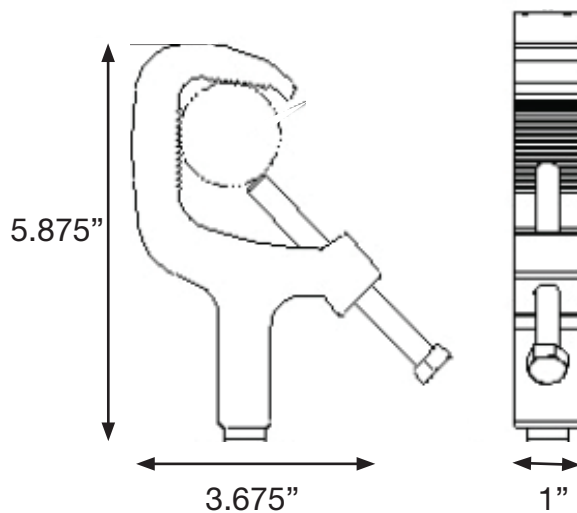

MC-020-BT

TRUSS CLAMP WITH HEX BOLT

TRUSS CLAMP

The MC-020-BT is created from high tensile, aircraft grade, extruded aluminum; so it's both stronger and lighter than cast iron clamps. The MC-020-BT's safety factor far exceeds industry standards, breaking at over 2-1/2 tons at an independent testing laboratory. It is half the weight and twice as strong as most cast iron clamps.

The MC-020-BT fits from 1" pipe to 2" pipe sizes (1-1/4" OD to 2.5" inch OD tubes.) This means you can hang fixtures from a 2" pipe without having to buy an expensive "Heavy Duty Clamp". The MC-020-BT fits the large pipe standard.

SPECIFICATIONS:

Color: Black

Finish: Powder Coat

Design Factor: 5:1 ratio

Safe Vertical Working Load: 600 lb 273 kg

WLL 45 ° (VERTICAL): DNA

90 ° (VERTICAL): DNA

Rated for indoor use.