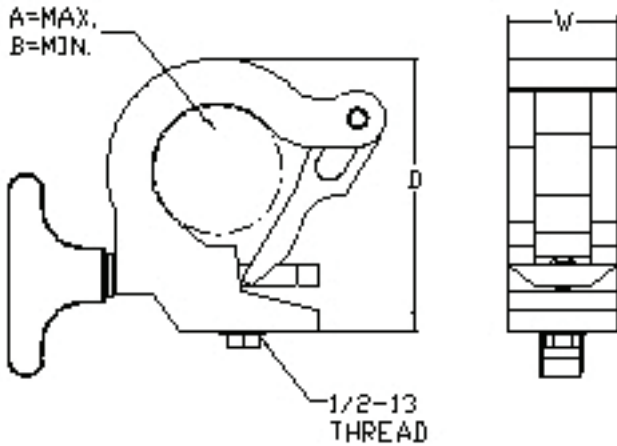

MC-025

SUSPENSION SOLUTIONS

TRUSS CLAMP

Adaptive's MC-025 Truss Clamp makes suspending items from truss and pipe fixtures safe and quick. Simply flip the link up, place clamp over the pipe and the MC-025 holds the weight of the fixture for you while you secure it with the solid 3/4" thick handle. The MC-025 will fit onto (1-1/2" Pipe) 1.9" OD to 2" OD.

SPECIFICATIONS:

- Part Number: MC-025
- Color: Black
- WLL: 1,100 lb / 500 kg
- Design Factor: 5:1
- Min. Size: 1.5" pipe, 1.90" OD pipe
- Max. Size: 2" OD Truss Tube
- Weight: 2 lb / 9 kg

PACKAGE CONTENTS:

- 1 Truss Clamp
- Hardware

WORKING LOAD LIMIT 0 ° (VERTICAL)	WORKING LOAD LIMIT 45 ° (VERTICAL)	WORKING LOAD LIMIT 90 ° (VERTICAL)
1100 lb / 500 Kg	DNA	DNA

Rated for indoor use.

ALWAYS INSTALL SAFETY CABLES