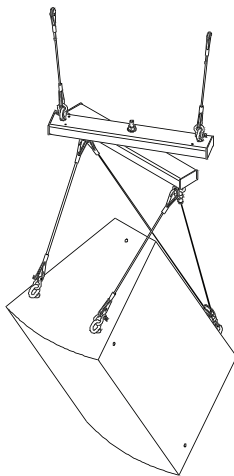

SAS-1WA-20

300 lb. WLL

SUSPENSION AND AIMING FOR SINGLE CABINETS

STEERABLES®

Save time and reduce clutter. The One-Way-Array™ is an easy use load-rated and off-the-shelf loudspeaker rigging and aiming system for single loudspeakers. It is ideal for aiming sound for left and right of house configurations and provides side & back fill coverage where speakers cannot be wall mounted.

The top section of the One-Way-Array rigs from two overhead suspension points such as along a beam. The lower section supports the loudspeaker but rotates relative to the upper section, up to 360° horizontally. This gives the installer precise horizontal aiming of the loudspeaker.

OPTIONAL ACCESSORIES:

- ▶ 1. Steerables Tilt Cable Kit for tilt angle control
- ▶ 2. Fixed width U-Brackets for tilt angle control
- ▶ 3. Beam Clamps, Swivel Rings and rigging chain available to create hanging points
- ▶ 4. Eyebolts, Shackles and Turnbuckles available for complete install
- ▶ 5. Wire Rope components and supplies

SAS-1WA-20

300 lb. WLL

SUSPENSION AND AIMING FOR SINGLE CABINETS

STEERABLES®

ONE-WAY-ARRAY WITH STEERABLES TILT CABLE KIT VERTICAL ORIENTATION

One-Way-Array's standard configuration comes with eyebolts that secure to the upper and lower rotating arms. The entire assembly suspends from the upper eyebolts and the Steerables Tilt Cable Kit attaches to the lower eyebolts. Cable kits come in five different lengths to accommodate different down angles. The selected loudspeaker suspends from the cable kit and can be adjusted into any down angle.