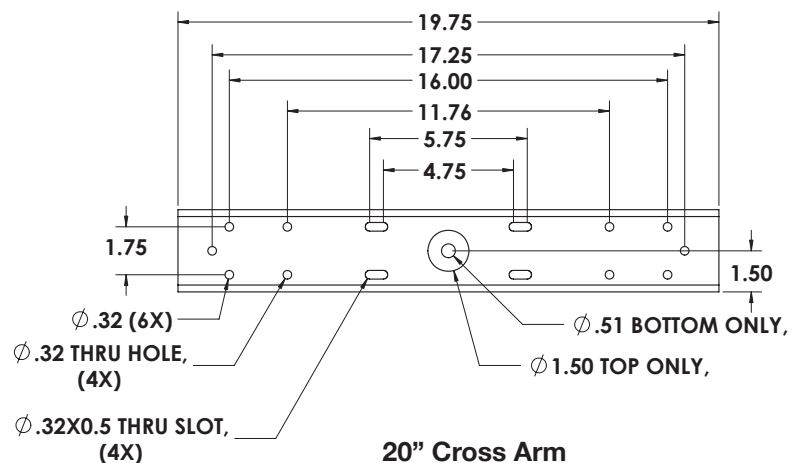

DIMENSIONS:

Adaptive Technologies Group
1635 E. Burnett Street | Signal Hill, CA 90755 USA
Ph: 562.424.1100 | Fax: 562.424.3520
www.adaptivetechologiesgroup.com

ALWAYS INSTALL SAFETY CABLES

WARNING: Mounting and/or suspension of audio and video equipment requires experienced professionals. Improperly installed loudspeakers can result in property damage, personal injury and/or liability to the installing contractor.