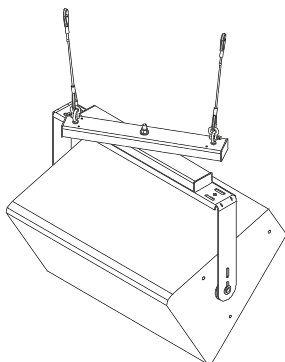

The top section of the One-Way-Array rigs from two overhead suspension points such as along a beam. The lower section supports the loudspeaker but rotates relative to the upper section, up to 360° horizontally. This gives the installer precise horizontal aiming of the loudspeaker.

OPTIONAL ACCESSORIES:

- ▶ 1. Steerables Tilt Cable Kit for tilt angle control
- ▶ 2. Fixed width U-Brackets for tilt angle control
- ▶ 3. Beam Clamps, Swivel Rings and rigging chain available to create hanging points
- ▶ 4. Eyebolts, Shackles and Turnbuckles available for complete install
- ▶ 5. Wire Rope components and supplies

SAS-1WA-20

300 lb. WLL

SUSPENSION AND AIMING FOR SINGLE CABINETS

STEERABLES®

ONE-WAY-ARRAY WITH STEERABLES TILT CABLE KIT VERTICAL ORIENTATION

One-Way-Array's standard configuration comes with eyebolts that secure to the upper and lower rotating arms. The entire assembly suspends from the upper eyebolts and the Steerables Tilt Cable Kit attaches to the lower eyebolts. Cable kits come in five different lengths to accommodate different down angles. The selected loudspeaker suspends from the cable kit and can be adjusted into any down angle.

ONE-WAY-ARRAY WITH U-BRACKET HORIZONTAL ORIENTATION

One-Way-Array's standard configuration comes with pre set holes in the lower rotating arm to accommodate standard Adaptive U-Brackets. To install, simply remove the center bolt, attach the selected U-Bracket using included hardware then reassemble the center bolt. Attach the loudspeaker in between the U-Bracket and tilt into position.