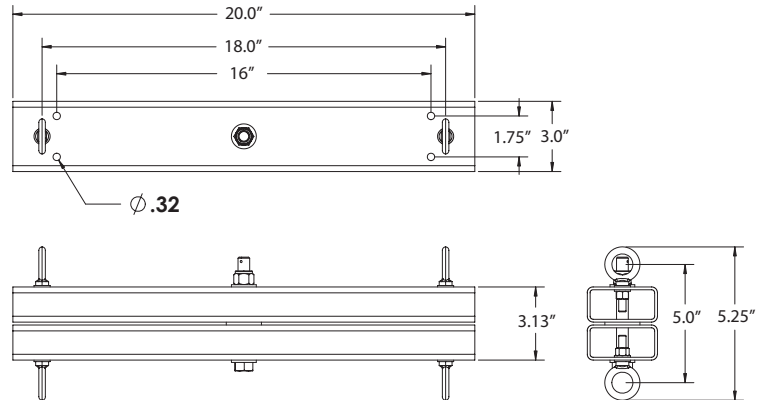

Rated for indoor use.

DIMENSIONS:

Adaptive Technologies Group
1635 E. Burnett Street | Signal Hill, CA 90755 USA
Ph: 562.424.1100 | Fax: 562.424.3520
www.adaptivetechologiesgroup.com

ALWAYS INSTALL SAFETY CABLES

SAS-1WA-20

300 lb. WLL

SUSPENSION AND AIMING FOR SINGLE CABINETS

STEERABLES®

ONE-WAY-ARRAY WITH STEERABLES TILT CABLE KIT VERTICAL ORIENTATION

One-Way-Array's standard configuration comes with eyebolts that secure to the upper and lower rotating arms. The entire assembly suspends from the upper eyebolts and the Steerables Tilt Cable Kit attaches to the lower eyebolts. Cable kits come in five different lengths to accommodate different down angles. The selected loudspeaker suspends from the cable kit and can be adjusted into any down angle.