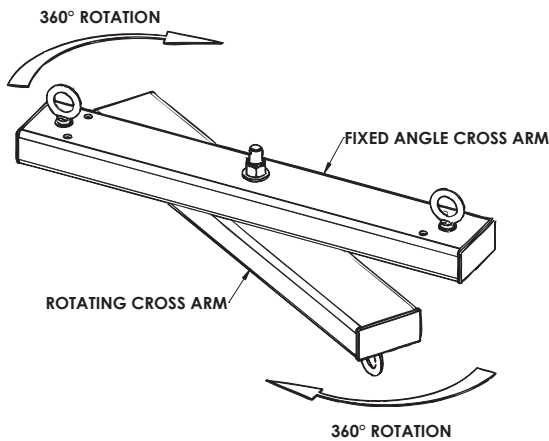

The top section of the One-Way-Array rigs from two overhead suspension points such as along a beam. The lower section supports the loudspeaker but rotates relative to the upper section, up to 360° horizontally. This gives the installer precise horizontal aiming of the loudspeaker.

OPTIONAL ACCESSORIES:

- ▶ 1. Steerables Tilt Cable Kit for tilt angle control
- ▶ 2. Fixed width U-Brackets for tilt angle control
- ▶ 3. Beam Clamps, Swivel Rings and rigging chain available to create hanging points
- ▶ 4. Eyebolts, Shackles and Turnbuckles available for complete install
- ▶ 5. Wire Rope components and supplies

Rated for indoor use.

DIMENSIONS:

Adaptive Technologies Group
1635 E. Burnett Street | Signal Hill, CA 90755 USA
Ph: 562.424.1100 | Fax: 562.424.3520
www.adaptivetechologiesgroup.com

ALWAYS INSTALL SAFETY CABLES

SAS-1WA-20

300 lb. WLL

SUSPENSION AND AIMING FOR SINGLE CABINETS

STEERABLES®

ONE-WAY-ARRAY WITH STEERABLES TILT CABLE KIT VERTICAL ORIENTATION

One-Way-Array's standard configuration comes with eyebolts that secure to the upper and lower rotating arms. The entire assembly suspends from the upper eyebolts and the Steerables Tilt Cable Kit attaches to the lower eyebolts. Cable kits come in five different lengths to accommodate different down angles. The selected loudspeaker suspends from the cable kit and can be adjusted into any down angle.