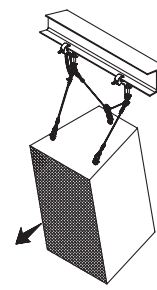

The Steerables® Tilt Cable Kit provides a simple method of suspending and aiming loudspeakers, offering unprecedented ease of installation and aiming. Loudspeakers and other objects can be suspended to the top of the cabinet to achieve just slight down tilt angles or be suspended from the back of the cabinet to achieve a steeper down tilt angle (See illustrations below).

WLL = Working Load Limit

PACKAGE CONTENTS & WORKING LOAD:

| QTY. | DESCRIPTION | WLL (lbs/Kg) |
|-------|---------------------------|--------------|
| 2 pcs | 3/16" dia. Fixed cable | 420/191 |
| 1 pc | 1/8" dia. Pull back cable | 200/91 |
| 5 pcs | Anchor shackles | 600/272 |
| 1 pc | Clutch lock assembly | 220/100* |
| 1 pc | Pulley assembly | 210/95 |
| 5 pcs | Cable tie wrap | N/A |

DIMENSIONS:

Top Attachment
Approx. 0°-15°

Shallow Angles

Top and Back Attachment
Approx. 15°-45°

Medium Angles

Back Attachment
Approx. 45°-90°

Steep Angles

2-Point Suspension