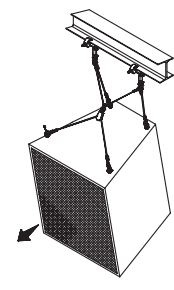

4-Point Suspension**

Rated for outdoor use.

Adaptive Technologies Group
1635 E. Burnett Street | Signal Hill, CA 90755 USA
Ph: 562.424.1100 | Fax: 562.424.3520
www.adapttechgroup.com