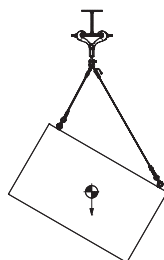

WLL = Working Load Limit

PACKAGE CONTENTS & WORKING LOAD:

| QTY. | DESCRIPTION | WLL (lbs/Kg) |
|-------|---------------------------|--------------|
| 2 pcs | 3/16" dia. Fixed cable | 420/191 |
| 1 pc | 1/8" dia. Pull back cable | 200/91 |
| 5 pcs | Anchor shackles | 600/272 |
| 1 pc | Clutch lock assembly | 220/100* |
| 1 pc | Pulley assembly | 210/95 |
| 5 pcs | Cable tie wrap | N/A |

DIMENSIONS:

Top Attachment
Approx. 0°-15°

Shallow Angles

Top and Back Attachment
Approx. 15°-45°

Medium Angles

Back Attachment
Approx. 45°-90°

Steep Angles

2-Point Suspension