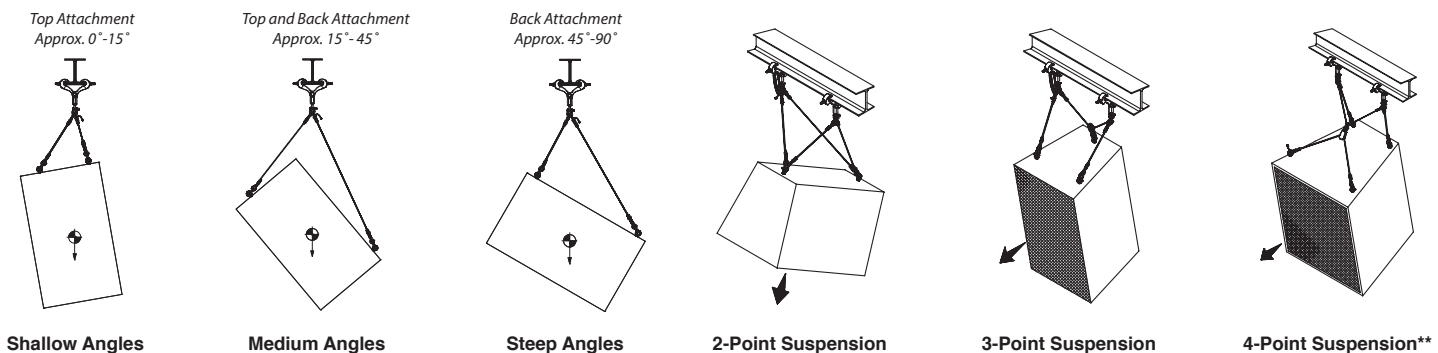

DIMENSIONS:

Rated for indoor use.

Adaptive Technologies Group
1635 E. Burnett Street | Signal Hill, CA 90755 USA
Ph: 562.424.1100 | Fax: 562.424.3520
www.adapttechgroup.com

ALWAYS INSTALL SAFETY CABLES

WARNING: Mounting and/or suspension of audio and video equipment requires experienced professionals. Improperly installed loudspeakers can result in property damage, personal injury and/or liability to the installing contractor.