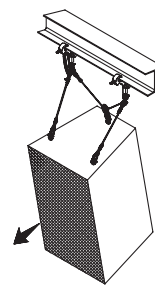

### PACKAGE CONTENTS & WORKING LOAD:

QTY.	DESCRIPTION	WLL (lbs/Kg)
2 pcs	3/16" dia. Fixed cable	420/191
1 pc	1/8" dia. Pull back cable	200/91
5 pcs	Anchor shackles	600/272
1 pc	Clutch lock assembly	220/100*
1 pc	Pulley assembly	210/95
5 pcs	Cable tie wrap	N/A

### DIMENSIONS:

Top Attachment  
Approx. 0°-15°

Shallow Angles

Top and Back Attachment  
Approx. 15°-45°

Medium Angles

Back Attachment  
Approx. 45°-90°

Steep Angles

2-Point Suspension