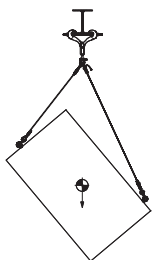

### PACKAGE CONTENTS & WORKING LOAD:

QTY.	DESCRIPTION	WLL (lbs/Kg)
2 pcs	3/16" dia. Fixed cable	420/191
1 pc	1/8" dia. Pull back cable	200/91
5 pcs	Anchor shackles	600/272
1 pc	Clutch lock assembly	220/100*
1 pc	Pulley assembly	210/95
5 pcs	Cable tie wrap	N/A

### DIMENSIONS:

Top Attachment  
Approx. 0°-15°

Shallow Angles

Top and Back Attachment  
Approx. 15°-45°

Medium Angles

Back Attachment  
Approx. 45°-90°

Steep Angles

2-Point Suspension