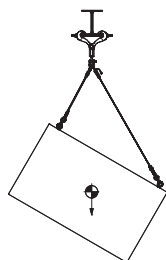

### PACKAGE CONTENTS & WORKING LOAD:

QTY.	DESCRIPTION	WLL (lbs/Kg)
2 pcs	3/16" dia. Fixed cable	420/191
1 pc	1/8" dia. Pull back cable	200/91
5 pcs	Anchor shackles	600/272
1 pc	Clutch lock assembly	220/100*
1 pc	Pulley assembly	210/95
5 pcs	Cable tie wrap	N/A

### DIMENSIONS:

Top Attachment  
Approx. 0°-15°

Shallow Angles

Top and Back Attachment  
Approx. 15°-45°

Medium Angles

Back Attachment  
Approx. 45°-90°

Steep Angles

2-Point Suspension