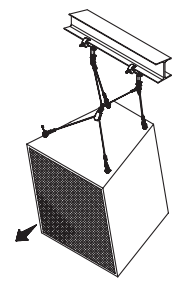

4-Point Suspension**

Rated for indoor use.

Adaptive Technologies Group
1635 E. Burnett Street | Signal Hill, CA 90755 USA
Ph: 562.424.1100 | Fax: 562.424.3520
www.adapttechgroup.com