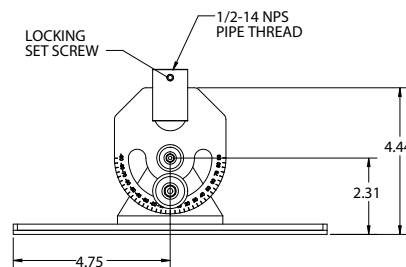

## PACKAGE CONTENTS:

**2 pcs** L-Bracket  
**1 pc** Hardware Kit

MADE IN USA

Rated for indoor use.

\*WLL = Working Load Limit

Top View

Front View

Side View