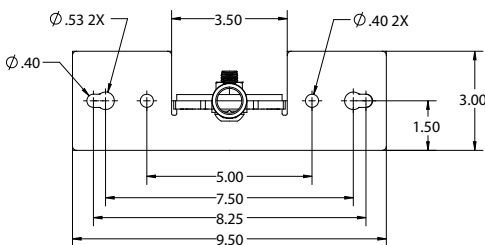

## PACKAGE CONTENTS:

**2 pcs** L-Bracket  
**1 pc** Hardware Kit

MADE IN USA

Rated for indoor use.

\*WLL = Working Load Limit

Top View

Front View

Side View