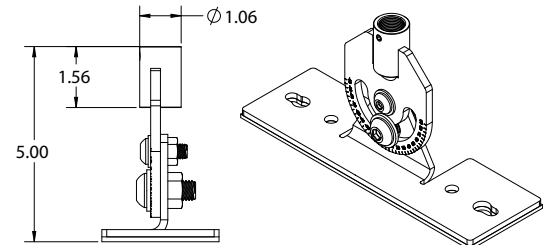

## PACKAGE CONTENTS:

**2 pcs** L-Bracket  
**1 pc** Hardware Kit

MADE IN USA

Rated for indoor use.

\*WLL = Working Load Limit

Top View

Front View

Side View